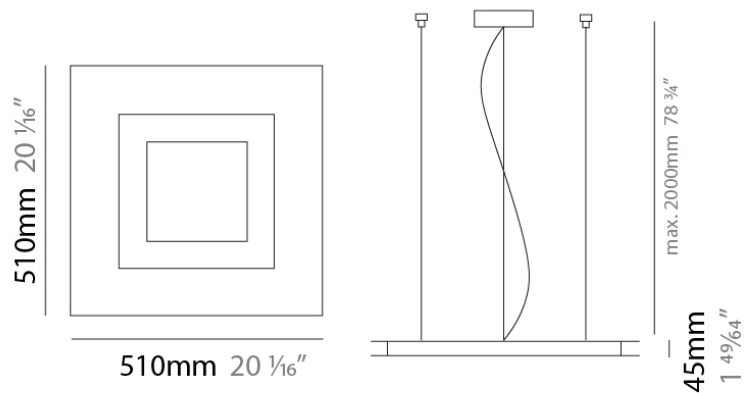

PROJECT	
TYPE	
NOTES	
QUANTITY	
DATE	

FLAT SUSPENSION

D81429-WHI

GENERAL

Series: Flat
Brand: Panzeri
Division: Design
Mounting Type: Suspension
Mounting Location: Ceiling
Subcategory: Ambient

PHYSICAL

Shape: Square
Length (mm): 510
Length (in): 20 1/16
Width (mm): 510
Width (in): 20 1/16
Height (mm): 45
Height (in): 1 3/4
Max. Overall Height (mm): 2510
Max. Overall Height (in): 98 13/16
Light Distribution: Direct / Indirect
Weight (kg): 7.21
Weight (lbs): 15.89
Diffuser: White Blown Glass
Fixture Material: Metal

ELECTRICAL

Lamp Type: LED
Input Wattage (W): 61
Total Output Wattage (W): 57.5
Max. Wattage Per Lamp (W): 46 / 11.5
Dimming: Tri-Mode (Non-Dimming and Phase Dimming (120Vac only) and 0-10V Dimming)
Driver Included: Yes
Driver Location: Integrated
Driver Type: Constant Current - Universal
Driver Class: Class 2
Input Voltage (V): 120 - 277
Constant Current (MA): 700

LED

Color Temperature (°K): 3000
Max. Delivered Lumen (lm): 4077
Nominal Lumen (lm): 4800lm down+1200lm up
CRI: >80 CRI
Lamp Life (hrs): 60000

OPTICAL

RATINGS AND CERTIFICATIONS

Certified By: CSA Certified to UL and CSA Standards
IP rating: IP40